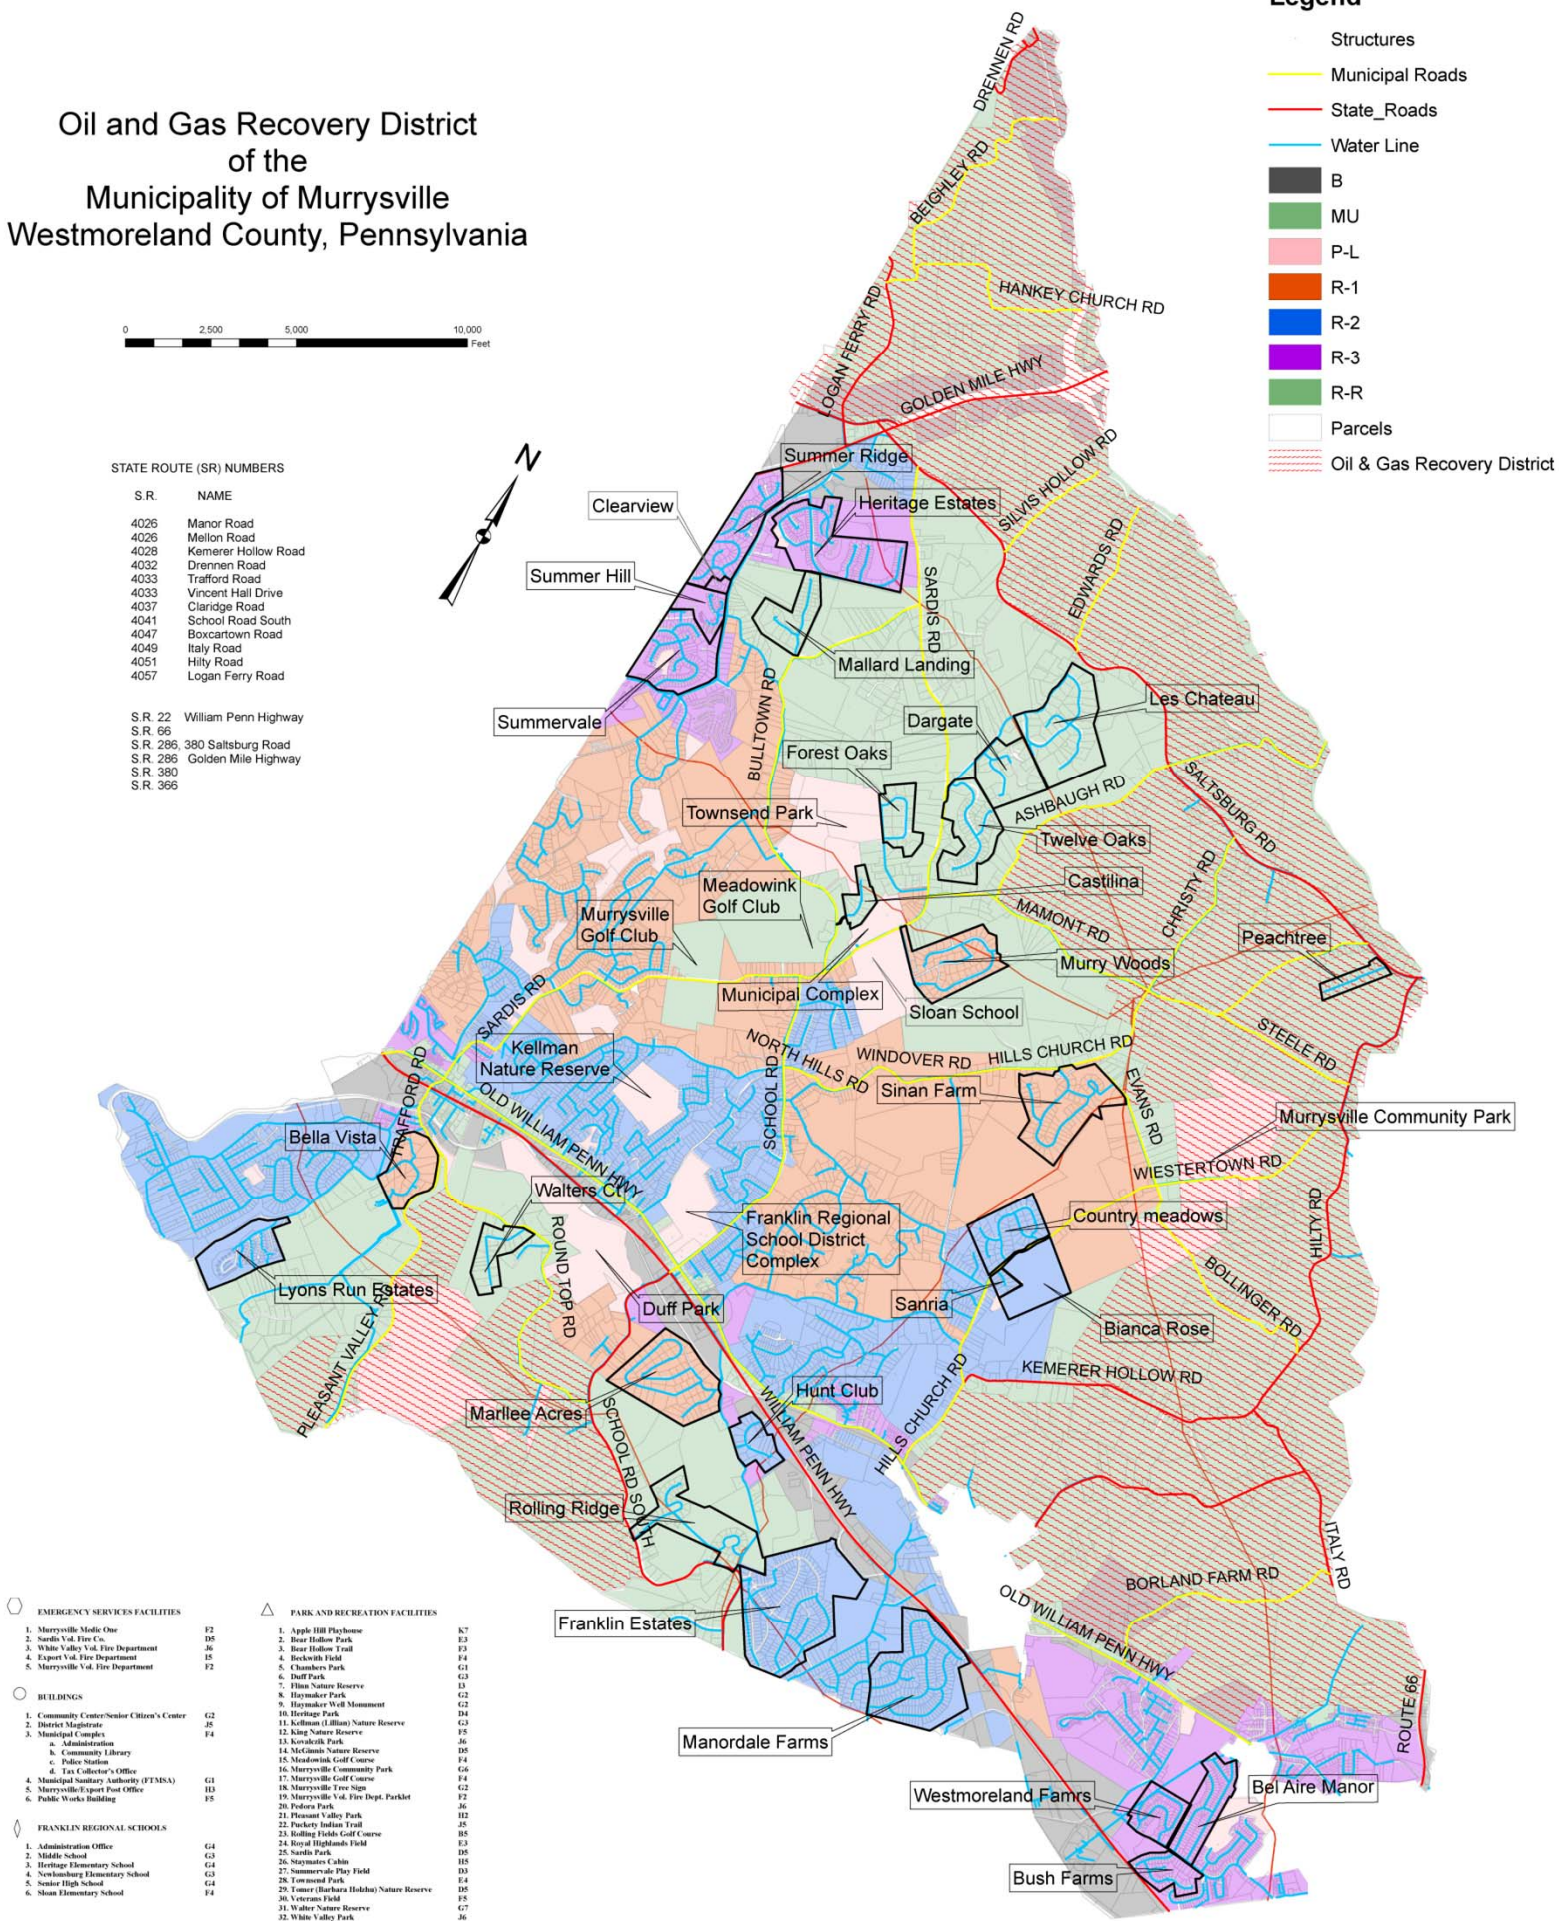

Oil and Gas Recovery District of the Municipality of Murrysville Westmoreland County, Pennsylvania

STATE ROUTE (SR) NUMBERS

S. R.	NAME
4026	Manor Road
4026	Mellon Road
4028	Kemerer Hollow Road
4032	Drennen Road
4033	Trafford Road
4033	Vincent Hall Drive
4037	Claridge Road
4041	School Road South
4047	Boxcartown Road
4049	Italy Road
4051	Hilty Road
4057	Logan Ferry Road
S. R. 22	William Penn Highway
S. R. 66	
S. R. 286	380 Saltsburg Road
S. R. 286	Golden Mile Highway
S. R. 380	
S. R. 366	

Legend

- Structures
- Municipal Roads
- State_Roads
- Water Line
- B
- MU
- P-L
- R-1
- R-2
- R-3
- R-R
- Parcels
- Oil & Gas Recovery District

EMERGENCY SERVICES FACILITIES

BUILDINGS

FRANKLIN REGIONAL SCHOOLS

PARK AND RECREATION FACILITIES